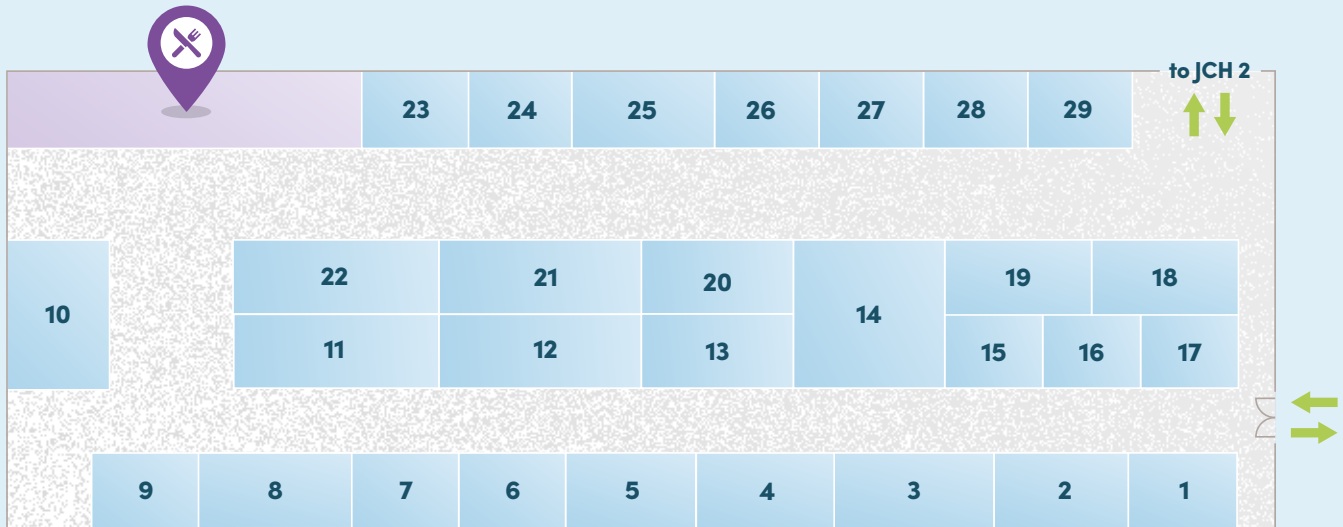

John Crocker Hall 3

Showbags
sponsored by

allswage^{uk}

**Tastes
Food & Drink**

Trading name and stand number	JCH 3
Pace Mechanical Handling Ltd www.robotpalletizing.co.uk	1
JMT Engineering (Ladbroke) Ltd www.jmtcombinehire.co.uk	2
Browns of Wem Ltd www.brownsowem.com	3
Fenland Mobile Services	4
B H Leake & Sons Ltd www.bhleakerubber.co.uk	5
Farmplan www.farmplan.co.uk	6
Foundations & Buildings Ltd www.fablimited.co.uk	7
Severn Trent www.stwater.co.uk/aboutus/environment/biosolids-recycling	8
Allswage UK www.allswageuk.co.uk	9,10
Hargrave Agriculture www.hargraveagri.co.uk	11
Agricultural Supply Services www.agrisupplyservices.co.uk	12
Hi-Pro Performance Tuning Ltd www.hiprotuning.co.uk	13

Hydraulic Hose Crimpers www.hydraulic hosecrimpers.co.uk	14
Grainseed www.grainseed.co.uk	15
Grantham Electrical www.granthamelectrical.co.uk	16
Midland Farmer, Anglia Farmer & Essential Farm Machinery www.midlandfarmer.co.uk/about	17
David Musson Fencing www.davidmussonfencing.com	18
Lincolnshire Drainage Co Ltd www.lincolnshiredrainage.co.uk	19
Trackit247 Ltd www.trackit247.com	20
Dazzled Lighting Ltd www.dazzledlighting.co.uk	21
Aussie Clobber facebook.com/aussieclobber	22
Sencrop sencrop.com/uk	23
Rural Payments Agency www.gov.uk/rpa	24
Farmers Weekly www.fwi.co.uk	25
UK Farm Gates www.ukfarmgates.co.uk	26

TerraFarmer Agriculture www.terrafarmer.co.uk	27
Farmplus Constructions Ltd www.farmplus.co.uk	28
Wrights Farming Register www.wrightsregister.com	29