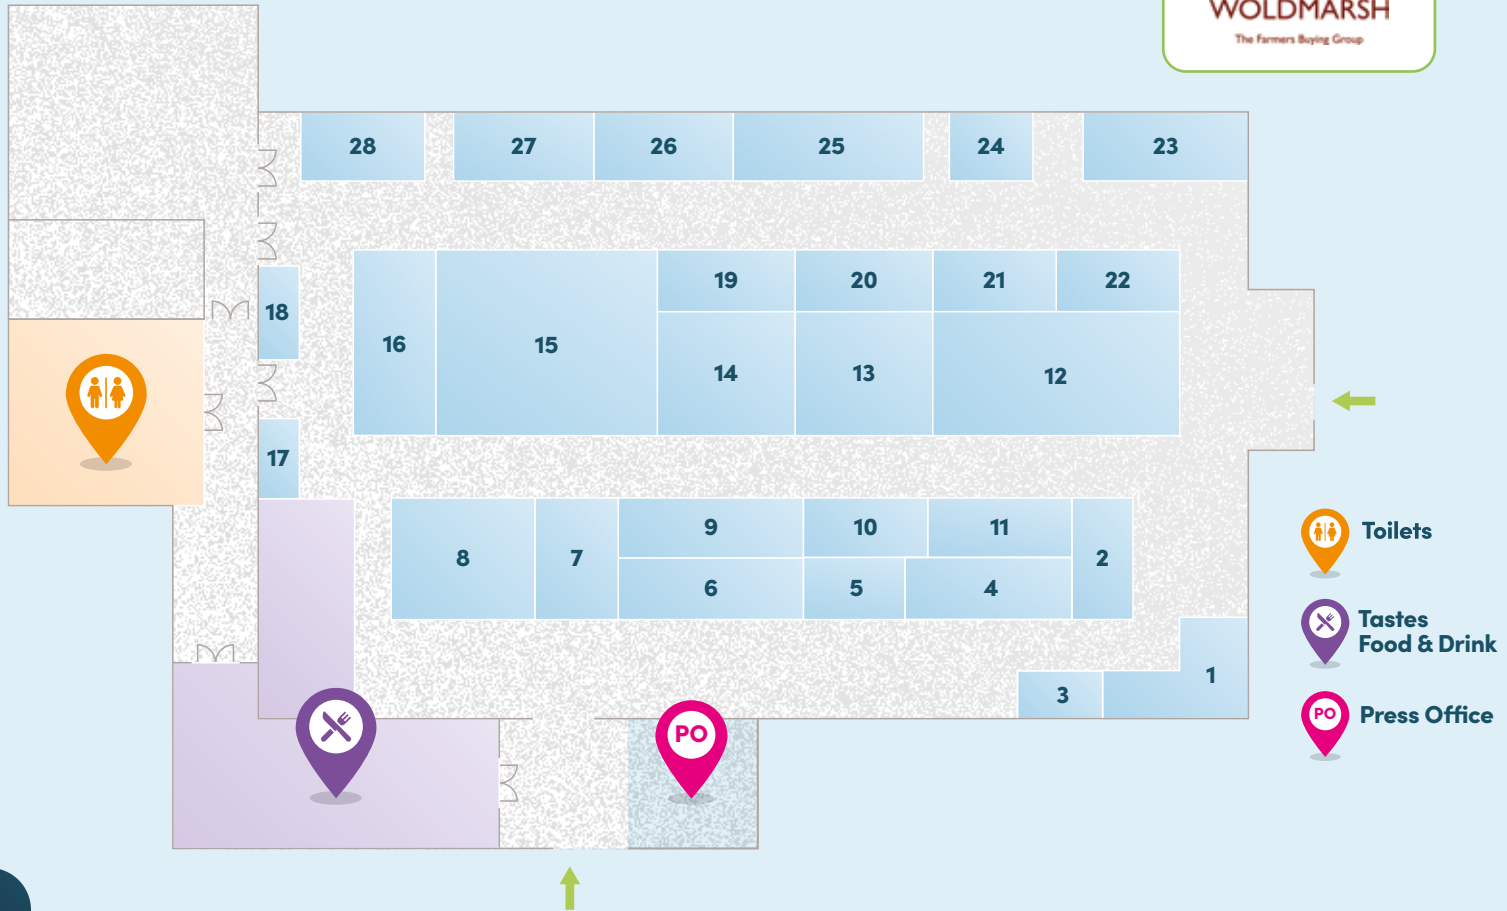

Lady Eastwood Centre

LEC Sponsored by

Trading name and stand number	LEC
Flails Direct Ltd www.flailsdirect.co.uk	1
Woldmarsh Producers Ltd www.woldmarsh.com	2
Rural Training Links	3
Bourgault Tillage Tools UK Ltd www.bttuk.com	4
CoLa Training Services www.colatraining.org.uk	5
R S Hall Engineering Ltd www.hallwebs.co.uk	6
AB Components Ltd www.abcomponents.org	7
Perry Equipment www.perryequipment.co.uk	8
RNT Tanks & Silos Ltd www.rnttanks.com	9
Sprayer Spares www.sprayersspares.co.uk	10
K & J Engineering Contracts Ltd www.kjengineering.com	11
Drayton Welding www.draytonwelding.co.uk	12
Agrimech www.agrimech.co.uk	13

Agrovista UK Ltd www.agrovista.co.uk	14
Thornton 4x4 Breakers www.thorntonbreakers.co.uk	15
Altek International Ltd www.altekinternational.com	16
Danagri-3S Ltd www.danagri-3s.com	17
Calladines Surfacing www.calladines.co.uk	18
Tryac Ltd www.tryac.co.uk	19
OMEX Agriculture www.omex.com	20
AELS Group www.aelsbearings.com & www.ledaels.co.uk	21
Martin Lishman Ltd www.martinlishman.com	22
Mitchell-Rowlands www.drainjetter.co.uk	23
Openfield Agriculture Ltd www.openfield.co.uk	24
Hugh Crane Cleaning Equipment Ltd www.hughcrane.co.uk	25
Forestry Commission www.gov.uk/guidance/tree-planting-and-woodland-creation-overview	26

Griffith Elder & Co Ltd www.griffith-elder.com	27
Hydrokit UK Ltd www.hydrokit.com/en	28

Book in for Ford Wildtrak driving experience on the Woldmarsh stand.