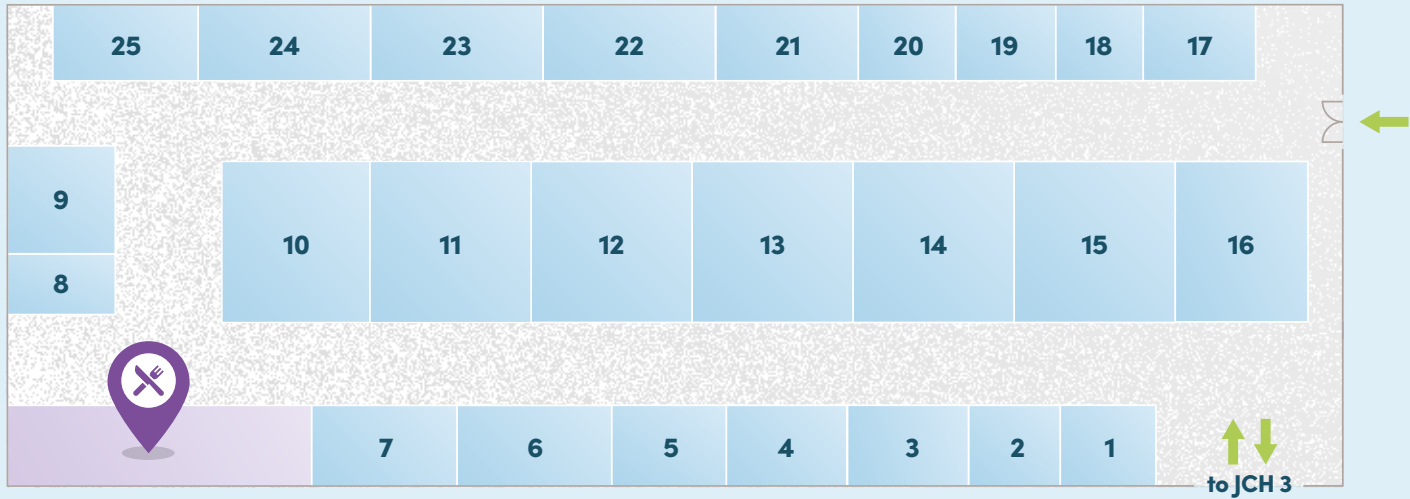

John Crocker Hall 2

**Tastes
Food & Drink**

Trading name and stand number	JCH 2
RF Lincs & CTS - Two-way Radio Systems www.cts-communications.co.uk	1
AS Buildings Ltd www.asbuildings.co.uk	2
Payne Crop Nutrition www.paynecropnutrition.co.uk	3
Nitrasol www.nitrasol.co.uk	4
Credo Capital Finance Ltd www.credoassetfinance.com	5
Sum-it Computer Systems Ltd www.sum-it.co.uk	6
MJP Supplies www.mjpsupplies.co.uk	7
Emgro Buying Group	8
Landmark Systems Ltd www.landmarksystems.co.uk	9
Bridgewater Construction (UK) Ltd www.bridgewater-construction.co.uk	10
Calders & Grandidge (Boston) Ltd www.caldersandgrandidge.com	11
Poacher Block www.poacherblock.co.uk	12
Mastenbroek Ltd www.mastenbroek.com	13

MGB Supplies Ltd www.mgbsupplies.co.uk	14
Ilex Envirosiences Ltd www.ilex-envirosiences.com	15
Market To Market Tools	16
G & A Crop Nutrition Ltd www.gacropnutrition.co.uk	17
Brackenhurst, Nottingham Trent University www.ntu.ac.uk	18
Billericay Farm Services Ltd www.bfs.uk.com	19
Allube Ltd www.allube.co.uk	20
Clifton Rubber www.cliftonrubber.co.uk	21
IG Agro www.igagro.co.uk	22
Agrii www.agrii.co.uk	23
Profencer www.profencer.co.uk	24
Emmerson Doors Ltd www.emmerson-doors.co.uk	25

To book an INEOS driving experience, please head to the Sandcliffe stand outside.